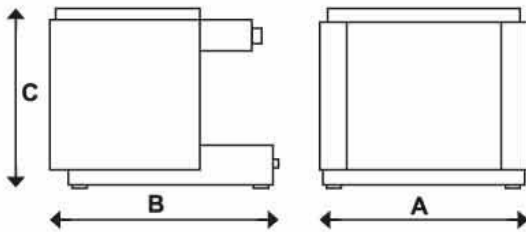

Molto piú di una semplice macchina da caffè

(much more than a simple coffee machine)

Dimensions (mm)

Model	Groups	A	B	C	kg	Boiler	Element KW	AMPS
Minimax	2	530	535	500	65	9	2.7	13

- Compact size Big Capacity
- Black powdercoated steel casing providing durability and longevity (optionally available in any colour)
- Multiple foot mountings allowing setup on narrow width bench tops
- Re-engineered boiler for NZ conditions providing consistent steam pressure and thermal stability on extraction
- Patented E61 group head renowned for its thermal characteristics. Very forgiving for baristas with differing skill levels
- Full swivel steam wands providing a comfortable steaming angle
- Independent manual boiler fill tap