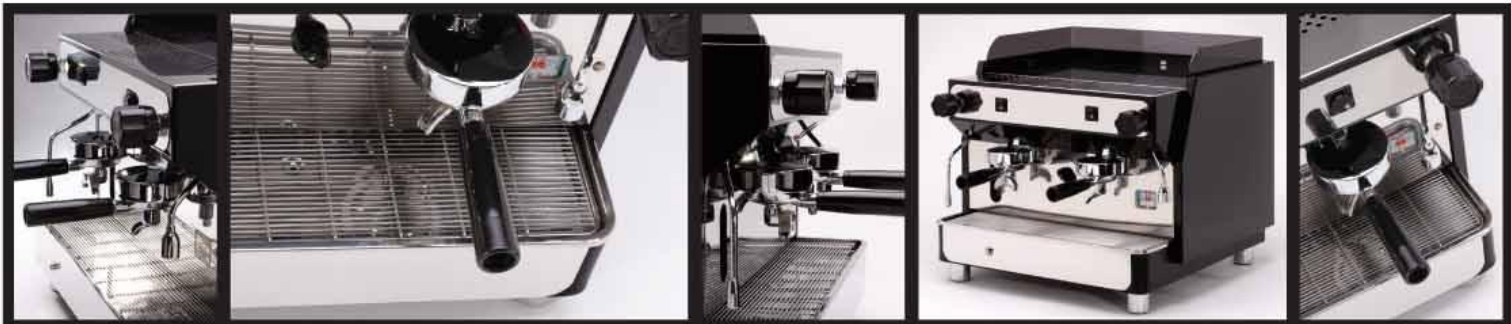

MINIMAX

2 GROUP *pulsante*

Molto piú di una semplice macchina da caffè

(much more than a simple coffee machine)

ibiemme

Milano

MINIMAX

2 GROUP *pulsante*

Molto piú di una semplice macchina da caffè

(much more than a simple coffee machine)

Dimensions (mm)

Model	Groups	A	B	C	kg	Boiler	Element KW	AMPS
Minimax	2	530	535	500	65	9	2.7	13

- Compact size Big Capacity
- Black powdercoated steel casing providing durability and longevity (optionally available in any colour)
- Multiple foot mountings allowing setup on narrow width bench tops
- Re-engineered boiler for NZ conditions providing consistent steam pressure and thermal stability on extraction
- Patented E61 group head renowned for its thermal characteristics. Very forgiving for baristas with differing skill levels
- Full swivel steam wands providing a comfortable steaming angle
- Independent manual boiler fill tap