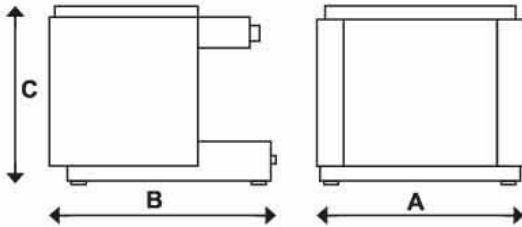

Molto piú di una semplice macchina da caffè

(much more than a simple coffee machine)

Dimensions (mm)

Model	Groups	A	B	C	kg	Boiler	Element KW	AMPS
Replica	2	720	535	500	80	14	4.5	20
	3	890	535	500	100	16	5.5	25
	4	1230	535	500	120	25	5.5	25

- Classic design based very closely on Ernesto Valente's original E61 machine - for the professional barista
- Dedicated patented heat exchanger for the hot water tap, giving fresh water every time at a consistent 92 degrees celsius
- Re-engineered large capacity boiler for NZ conditions providing consistent steam pressure and thermal stability on extraction
- Chrome and black powdercoated casing providing durability and longevity (optionally available in any colour)
- Multiple foot mountings allowing setup on narrow width bench tops
- Patented E61 group head renowned for its thermal characteristics, very forgiving for baristas with differing skill levels
- Full swivel steam wands providing a comfortable steaming angle
- Independent manual boiler fill tap